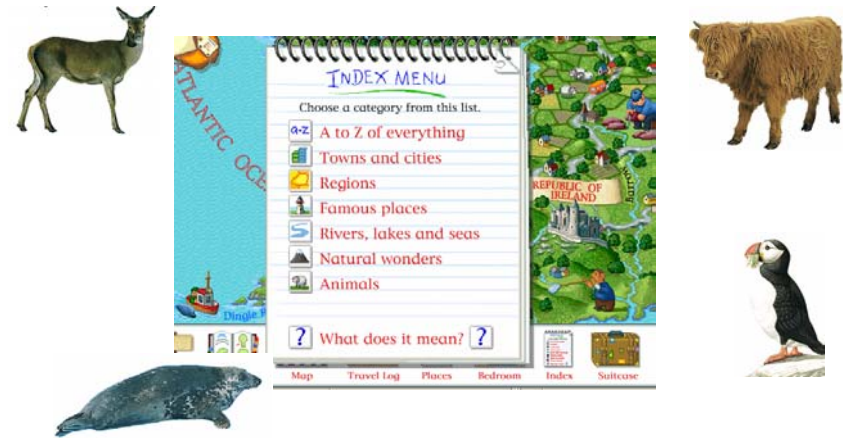

## Using My First Amazing British Isles Explorer CD-ROM

Using the CD-ROM index, find at least one fact about each of the following animals:

- Red Deer
- Highland Cattle
- Puffins
- Seals

Find out about two more animals living in the British Isles.