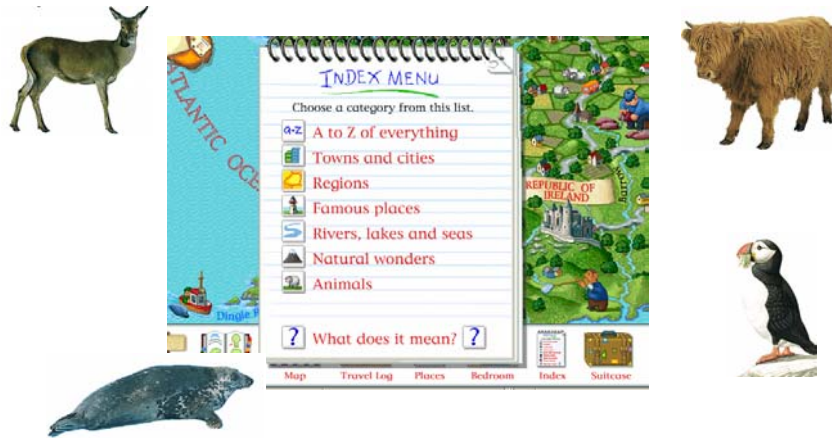

## Using My First Amazing British Isles Explorer CD-ROM

Using the CD-ROM index, find at least one fact about each of the following animals:

- Red Deer
- Highland Cattle
- Puffins
- Seals

Find out about two more animals living in the British Isles.